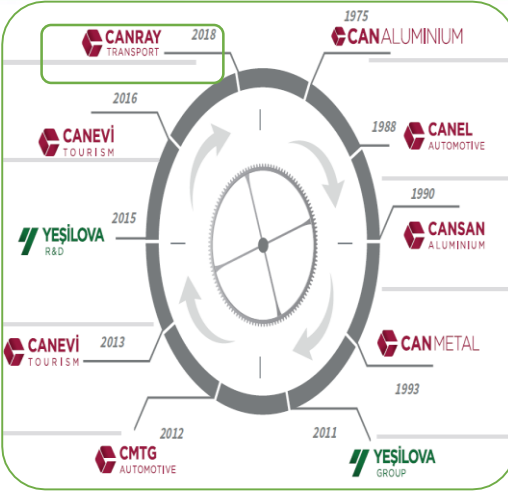

### POINT OF VISUAL EXCELLENCE

Ceilings (Lighting Integrated)

Roof Arches

Luggage Racks

Air Ducts & Noise Dampers

Window Frames

<http://www.yesilova.com.tr/en>

**Presenter: Necdet Çapar**

# CANRAY AT A GLANCE

## GLOBAL FOOTPRINT OF PROJECTS

- **CANRAY Transport** is the youngest member of Yeşilova Holding located in Bursa / TURKEY.
- Founded in 2018 as SME and in rapid growing in collaboration with Yeşilova R&D.
- Yeşilova R&D serves each member of the Holding during new product & process development activities.
- **CANRAY Transport** Design & Engineering office is planned to be established in 2019 in France.